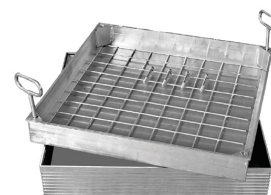

L&S EUROMASTER TAQUE A PAVER ALUMINIUM B125 80MM

Code	Description
LSEM080030	EUROMASTER 80MM 300x300MM EXT= 210X210MM
LSEM080040	EUROMASTER 80MM 400x400MM EXT= 310X310MM
LSEM080050	EUROMASTER 80MM 500x500MM EXT= 410X410MM
LSEM080060	EUROMASTER 80MM 600x600MM EXT= 510X510MM
LSEM080070	EUROMASTER 80MM 700x700MM EXT= 610X610MM
LSEM080080	EUROMASTER 80MM 800x800MM EXT= 710X710MM
LSEM080090	EUROMASTER 80MM 900x900MM EXT= 810X810MM
LSEM080100	EUROMASTER 80MM 1000x1000MM EXT= 910X910MM